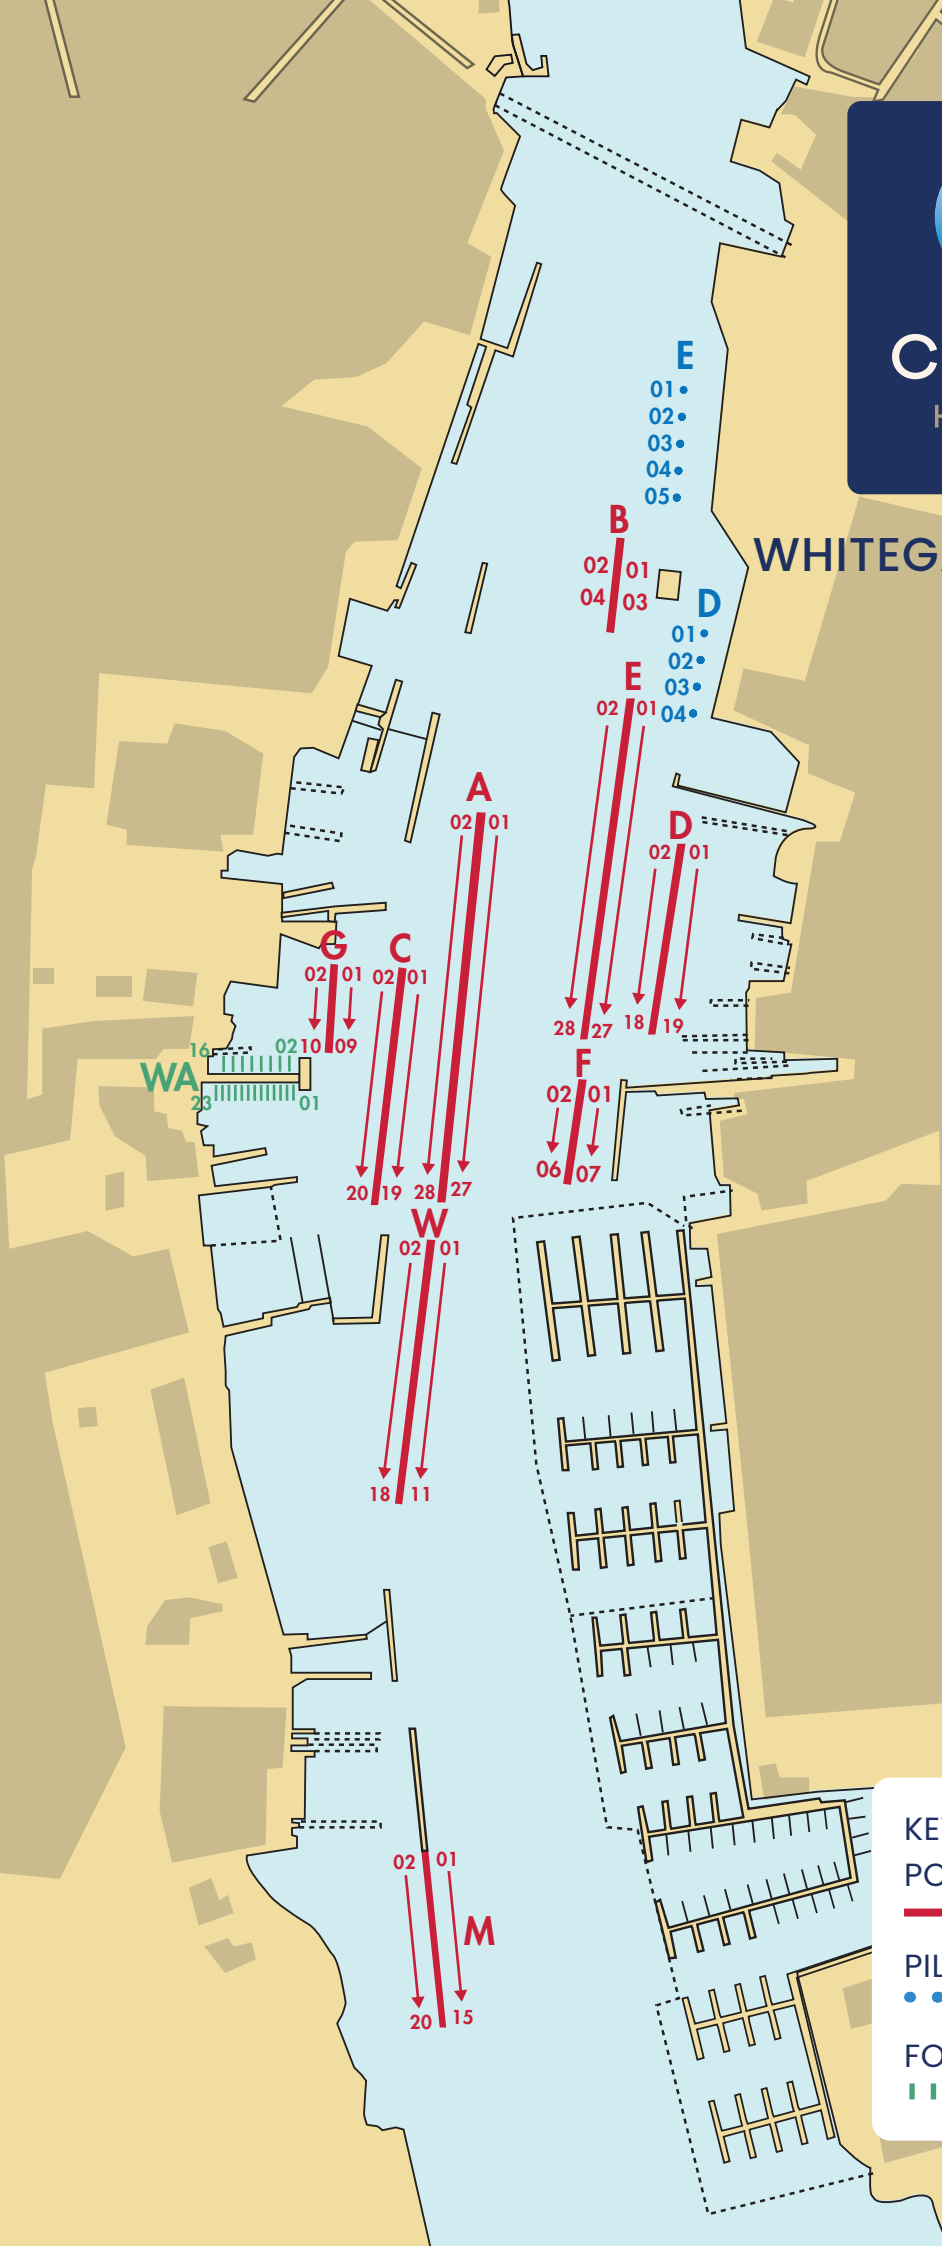

WHITEGATES MOORINGS

KEY:

- PONTOON MOORINGS (Red line)
- PILE MOORINGS (Blue dotted line)
- FORE AND AFT MOORINGS (Green dashed line)